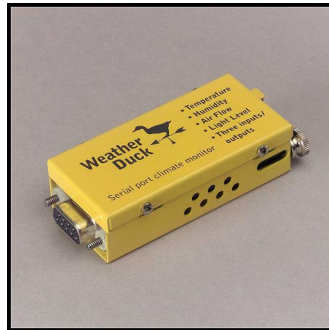

Visit our web sites for more information or call at **1-800-468-6888.**

www.Periphman.com

www.Portable-Airconditioner.com

www.DltTapeCleaner.com

Picture and Specifications on Page 2

Weather Duck

RT-20

This \$199 weather station warns of damaging environment changes: perfect for server room or remote computer room monitoring. With door sensors, you know when a door has been opened. The unit has multiple sensors inside the case and is matchbox sized.